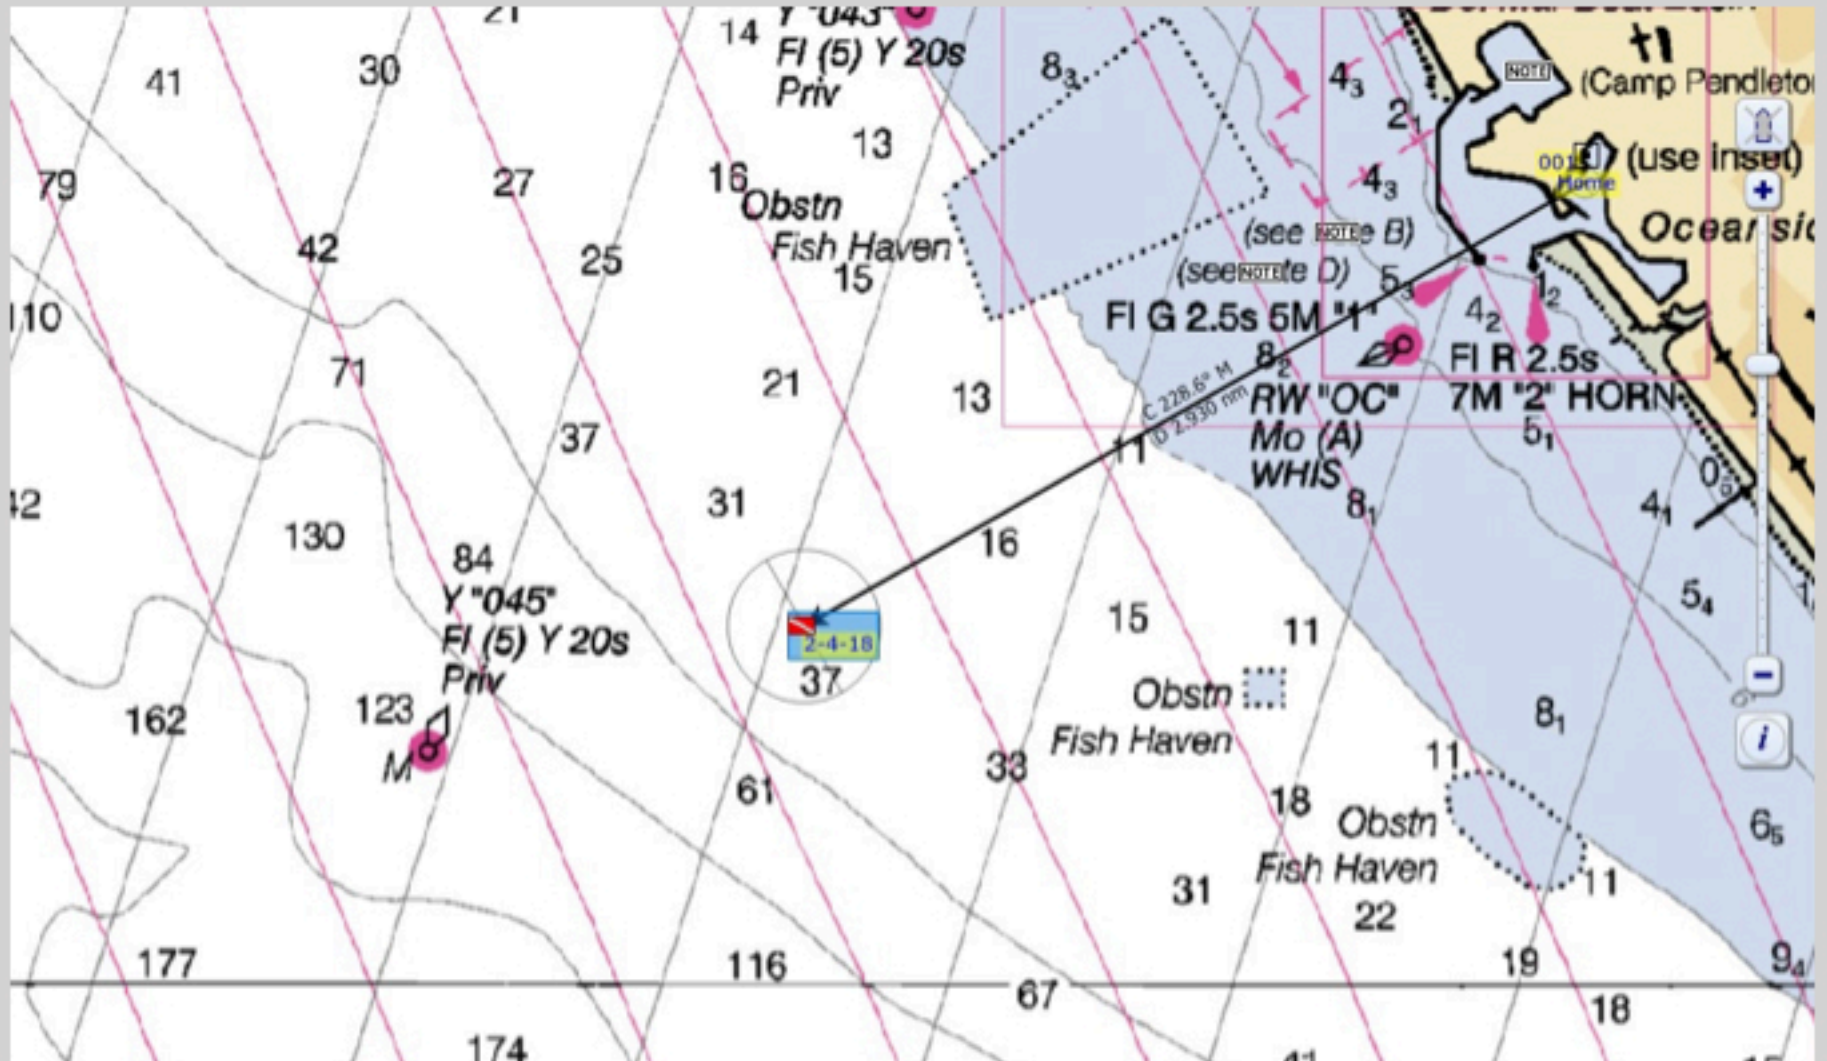

Peaceful Paws 4:13 pm (1613)

33°11.188'N 117°26.821'W

Sailing vessel RASA OceansOfLovePets.com